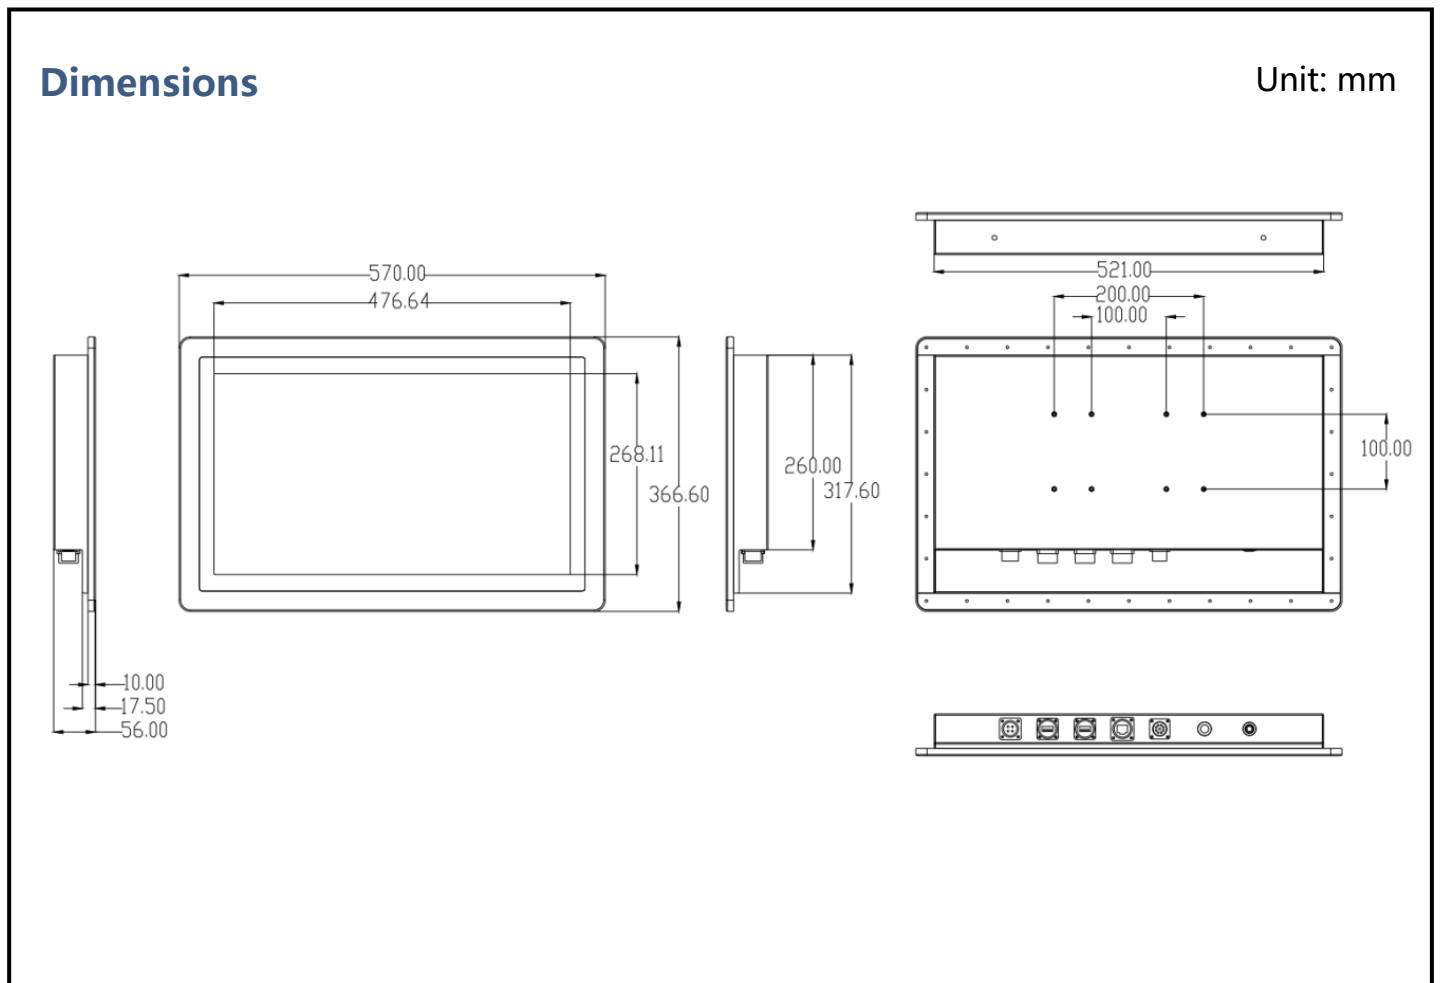

KLD-2182GA

21inch Waterproof Panel PC

Features

- Aluminum die-casting chassis, fanless design
- 21.5inch LED TFT LCD, capacitive/resistive touch
- Intel 7th Gen Core Processor
- 1*COM, 2*LAN, 2*USB2.0
- AT & ATX Model
- Whole IP66 Waterproof Level
- DC 9~36V power input optional

Specifications

Processor	CPU	Intel® i3-7100U Dual Core up to 2.40 GHz 3M Cache, TDP 15W Intel® i5-7200U Dual Core up to 3.10 GHz 3M Cache, TDP 15W Intel® i7-7500U Dual Core up to 3.50 GHz 4M Cache, TDP 15W
	Cooling System	Fanless
	Memory	1x DDR4 2133Mhz SO-DIMM Sockets, up to 16GB
	Storage	mSATA SSD+2.5' ' HDD
	I/O ports	USB: 2xUSB with 2 Aviation Connectors
		COM: 4xRS232 with 1 Aviation Connector
		1x10/100/1000Mbps Ethernet with Aviation Connector
WIFI, 802.11a/g/n, 2.4/5 GHz, 300 Mbps Max Speed		
	1x Reset Key	
Power Supply	Input Voltage	9-36V DC (Aviation Connector)
LCD Display	Display Type:	21.5inch TFT LED Panel(LED Backlight)
	Max. Resolution:	1920x1080
	Luminance(cd/m²)	350nits
	Backlight Lifetime	30,000hrs (typical)
Touchscreen	Touch Type	Capacitive Touch
	Controller	USB interface
	Durability(Touches)	36 million
Control SW	Control SW	1xPower SW (Rear), AT/ATX optional

OS Support	OS Support	Windows 7, Windows 8.1, Windows 10, Linux Ubuntu
Environment	Operating Temperature	-10°C ~ 60°C(14~ 140 °F)(extend temperature optional)
	Storage Temperature	-20°C ~ 70°C(-4 ~ 158 °F)
	Waterproof Protection	IP66 Whole Product Waterproof
Mechanical	Dimensions	570(W)*366.6(D)*56(H)mm
	Weight	8.4KG N.W.
	Mounting	VESA (100x100mm / 100x200mm)
	Material	Rugged Stainless Steel 304 Casing
Custom Service	Custom Service	Custom BIOS, System Encryption, Custom LOGO