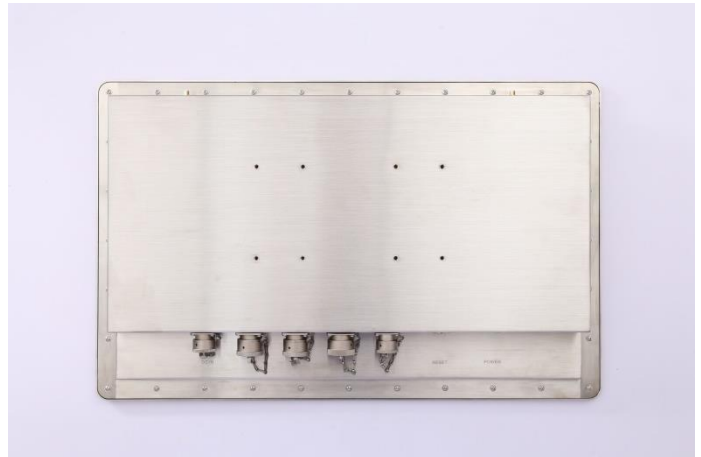

KLD-2182GA

21inch Waterproof Panel PC

Features

- Aluminum die-casting chassis, fanless design
- 21.5inch LED TFT LCD, capacitive/resistive touch
- Intel 7th Gen Core Processor
- 1*COM, 2*LAN, 2*USB2.0
- AT & ATX Model
- Whole IP66 Waterproof Level
- DC 9~36V power input optional

KLD-2182GA is a new, 21.5" Panel PC equipped with an Intel® Core processor. Meeting the demands of harsh environments, the IP66 waterproof grade makes the KLD-2182GA extra reliable for applications in the food factory industry.

Specifications

Processor	CPU	Intel® i3-7100U Dual Core up to 2.40 GHz 3M Cache, TDP 15W Intel® i5-7200U Dual Core up to 3.10 GHz 3M Cache, TDP 15W Intel® i7-7500U Dual Core up to 3.50 GHz 4M Cache, TDP 15W
	Cooling System	Fanless
	Memory	1x DDR4 2133Mhz SO-DIMM Sockets, up to 16GB
	Storage	mSATA SSD+2.5' ' HDD
	I/O ports	USB: 2xUSB with 2 Aviation Connectors
		COM: 4xRS232 with 1 Aviation Connector
		1x10/100/1000Mbps Ethernet with Aviation Connector
WIFI, 802.11a/g/n, 2.4/5 GHz, 300 Mbps Max Speed		
	1x Reset Key	
Power Supply	Input Voltage	9-36V DC (Aviation Connector)
LCD Display	Display Type:	21.5inch TFT LED Panel(LED Backlight)
	Max. Resolution:	1920x1080
	Luminance(cd/m²)	350nits
	Backlight Lifetime	30,000hrs (typical)
Touchscreen	Touch Type	Capacitive Touch
	Controller	USB interface
	Durability(Touches)	36 million
Control SW	Control SW	1xPower SW (Rear), AT/ATX optional

OS Support	OS Support	Windows 7, Windows 8.1, Windows 10, Linux Ubuntu
Environment	Operating Temperature	-10°C ~ 60°C(14~ 140 °F)(extend temperature optional)
	Storage Temperature	-20°C ~ 70°C(-4 ~ 158 °F)
	Waterproof Protection	IP66 Whole Product Waterproof
Mechanical	Dimensions	570(W)*366.6(D)*56(H)mm
	Weight	8.4KG N.W.
	Mounting	VESA (100x100mm / 100x200mm)
	Material	Rugged Stainless Steel 304 Casing
Custom Service	Custom Service	Custom BIOS, System Encryption, Custom LOGO