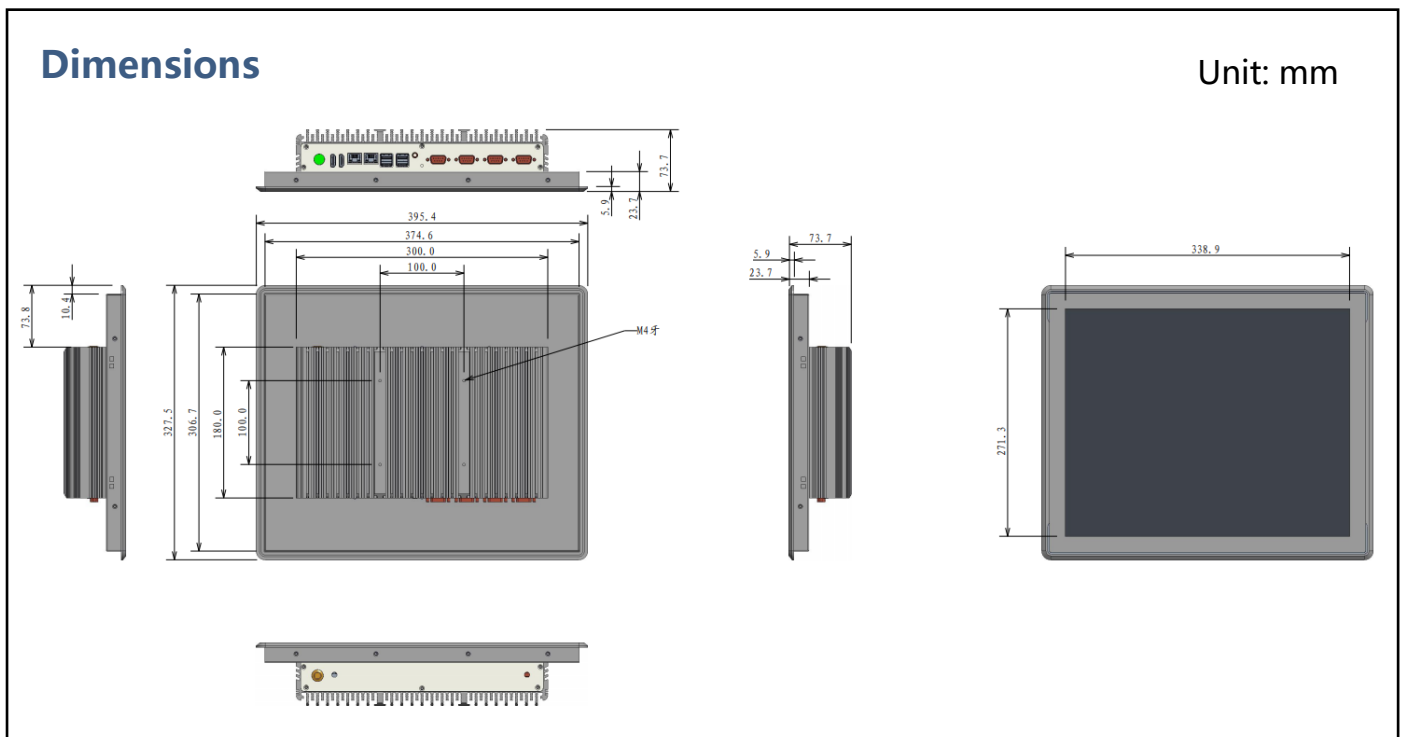

KLD-1782A

Industrial Panel PC

Features

- Embedded Intel 7th Core i3 i5 i7 Processor
- 17inch LED Panel with capacitive touchscreen
- System memory up to 16GB DDR4
- 2xHDMI Dual Display
- Fanless design and low power consumption
- Front Panel IP65 Level
- Supports Win 7/ Win 8/ Win 10/ Linux OS

KLD-1782A is an intelligent, fanless panel PC, 17" Panel PC equipped with an Intel® 7th Gen Core i3 i5 processor. Meeting the demands of harsh environments, in addition, the dual GbE LAN, 4 x serial ports, 4 x USB ports, make device connection and integration easy.

Specifications

Processor	CPU	Intel® i3-7100U Dual Core up to 2.40 GHz 3M Cache, TDP 15W Intel® i5-7200U Dual Core up to 3.10 GHz 3M Cache, TDP 15W Intel® i7-7500U Dual Core up to 3.50 GHz 4M Cache, TDP 15W	
	Cooling System	Fanless	
	Memory	2GB-16GB DDR4	
	Storage	mSATA SSD full size+ SATA 2.5' ' HDD	
	I/O ports	USB: 4xUSB3.0	
		COM: 4xRS232, optional 6xRS232	
		Dual Display: 2xHDMI	
Audio: 1xLine-out			
Network(LAN)	Expansion: MINI-PCIE		
Input Voltage	2x 10/100/1000Mbps Ethernet		
Input Voltage	Input Voltage	12V DC(Aviation Connector) , optional 9V-36V DC	
	LCD Display	Display Type:	17inch TFT LED Panel(LED Backlight)
		Max. Resolution:	1280x1024 / 4:3
Luminance(cd/m ²)	300nits		
Touchscreen	Touch Type	Capacitive Touch	
OS Support	OS Support	Microsoft Windows 7/ Windows 8/ Windows 10/ Linux	

Environment	Operating Temperature	-10°C ~ 60°C(14~ 140 °F)(extend temperature optional)
	Storage Temperature	-20°C ~ 70°C(-4 ~ 158 °F)
	Front Panel Protection	IP65 compliant
Mechanical	Dimensions	395.4x327.5x73.7mm cutout dimension: 374.6*306.7mm
	Weight	7.5KG
	Color	Black
	Material	Aluminum + SUS
Custom Service	Custom Service	Custom BIOS, System Encryption, Custom LOGO