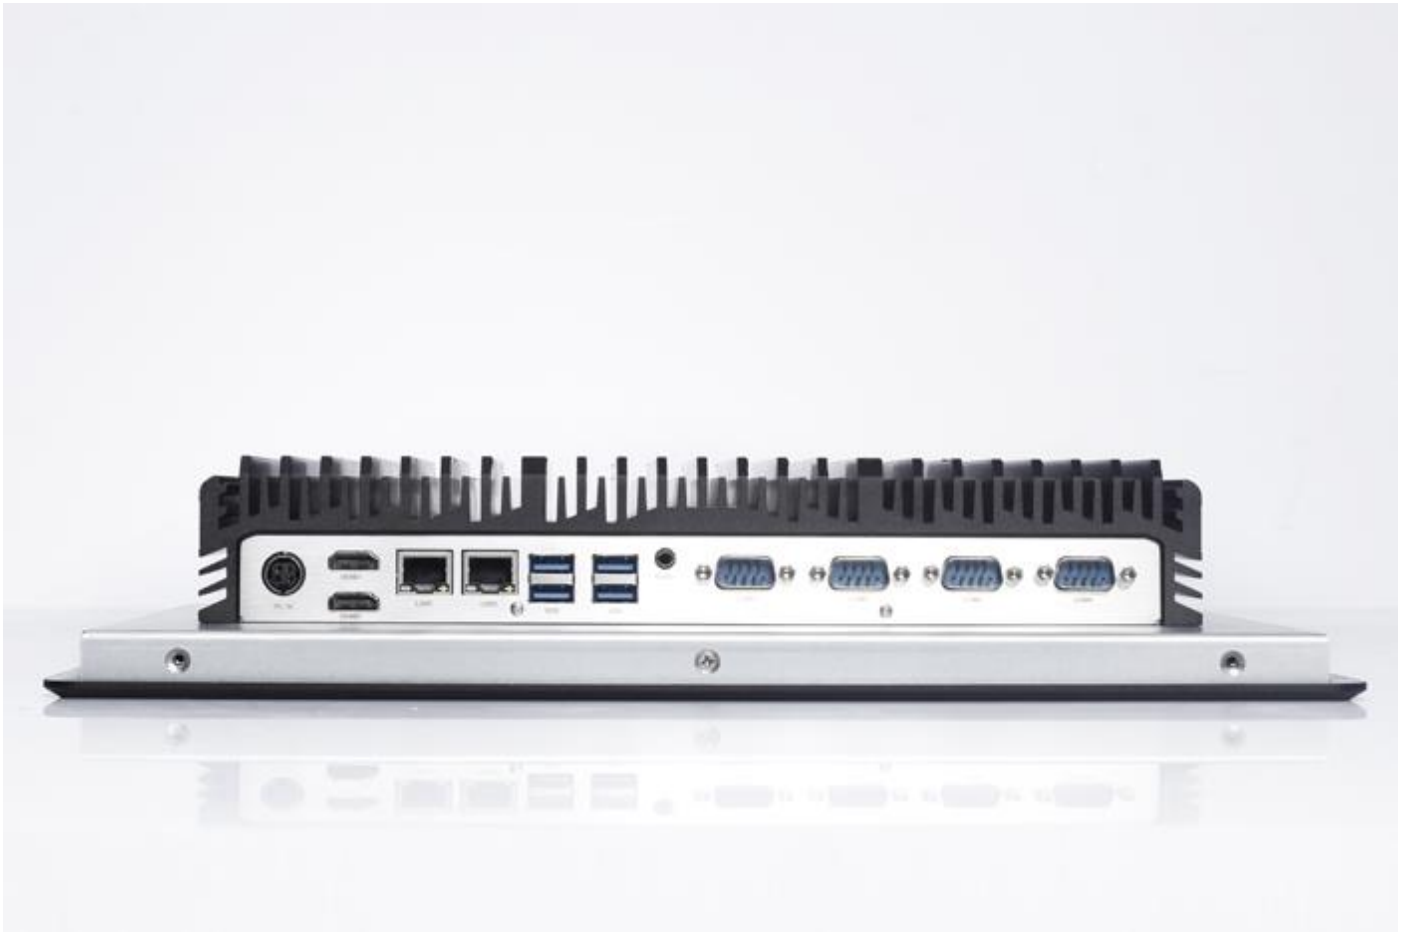

KLD-1782A

Industrial Panel PC

Features

- Embedded Intel 7th Core i3 i5 i7 Processor
- 17inch LED Panel with capacitive touchscreen
- System memory up to 16GB DDR4
- 2xHDMI Dual Display
- Fanless design and low power consumption
- Front Panel IP65 Level
- Supports Win 7/ Win 8/ Win 10/ Linux OS

KLD-1782A is an intelligent, fanless panel PC, 17" Panel PC equipped with an Intel® 7th Gen Core i3 i5 processor. Meeting the demands of harsh environments, in addition, the dual GbE LAN, 4 x serial ports, 4 x USB ports, make device connection and integration easy.

Specifications

Processor	CPU	Intel® i3-7100U Dual Core up to 2.40 GHz 3M Cache, TDP 15W Intel® i5-7200U Dual Core up to 3.10 GHz 3M Cache, TDP 15W Intel® i7-7500U Dual Core up to 3.50 GHz 4M Cache, TDP 15W	
	Cooling System	Fanless	
	Memory	2GB-16GB DDR4	
	Storage	mSATA SSD full size+ SATA 2.5' ' HDD	
	I/O ports	USB: 4xUSB3.0	
		COM: 4xRS232, optional 6xRS232	
		Dual Display: 2xHDMI	
Audio: 1xLine-out			
Network(LAN)	Expansion: MINI-PCIE		
Input Voltage	2x 10/100/1000Mbps Ethernet		
Input Voltage	Input Voltage	12V DC(Aviation Connector) , optional 9V-36V DC	
	LCD Display	Display Type:	17inch TFT LED Panel(LED Backlight)
		Max. Resolution:	1280x1024 / 4:3
Luminance(cd/m ²)	300nits		
Touchscreen	Touch Type	Capacitive Touch	
OS Support	OS Support	Microsoft Windows 7/ Windows 8/ Windows 10/ Linux	

Environment	Operating Temperature	-10°C ~ 60°C(14~ 140 °F)(extend temperature optional)
	Storage Temperature	-20°C ~ 70°C(-4 ~ 158 °F)
	Front Panel Protection	IP65 compliant
Mechanical	Dimensions	395.4x327.5x73.7mm cutout dimension: 374.6*306.7mm
	Weight	7.5KG
	Color	Black
	Material	Aluminum + SUS
Custom Service	Custom Service	Custom BIOS, System Encryption, Custom LOGO