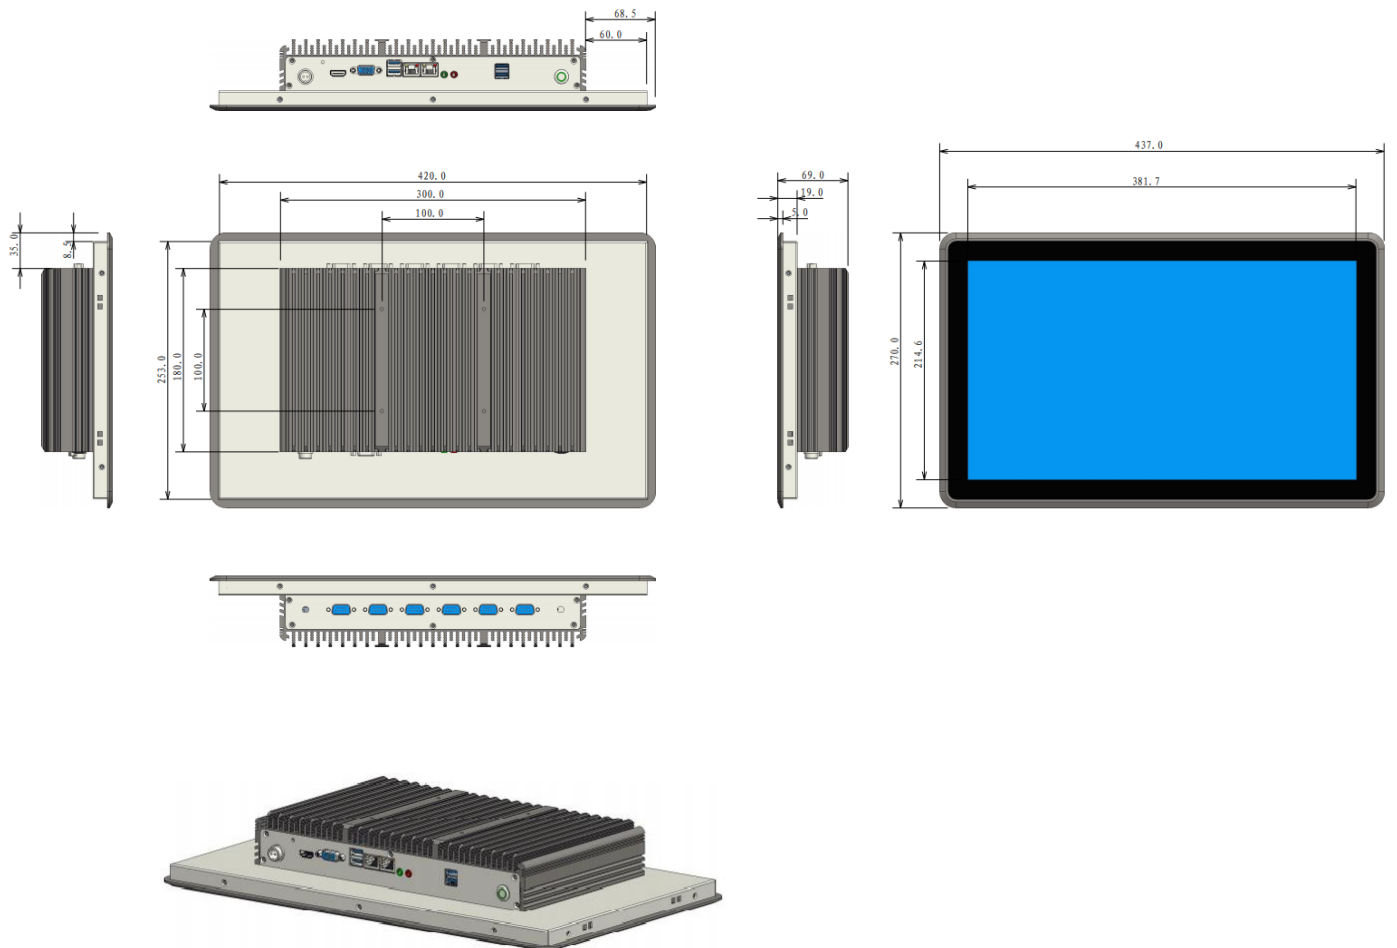

Storage Temperature	-20°C ~ 70°C(-4 ~ 158 °F)
	Front Panel Protection	IP65 compliant
Mechanical	Dimensions	437x270x69mm, cutout size 420*253mm
	Weight	5.8KG N.W.
	Color	Black
	Material	Aluminum
Custom Service	Custom Service	Custom BIOS, System Encryption, Custom LOGO

Dimensions

Unit: mm