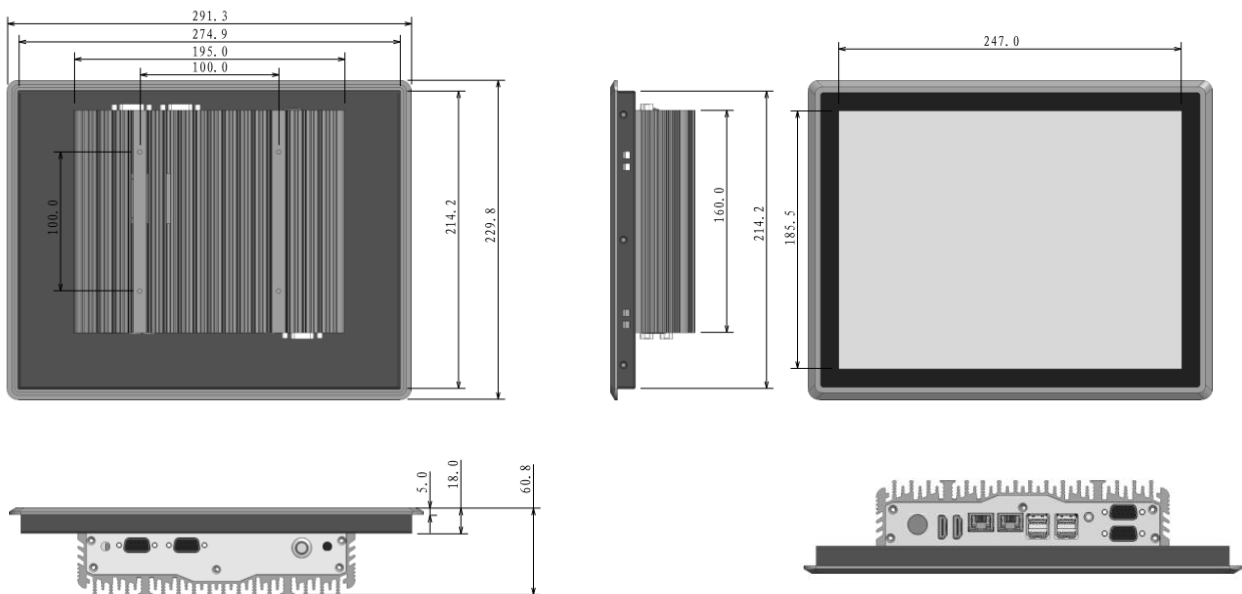

Front Panel Protection	IP65 compliant
Mechanical	Dimensions	(W*D*H): 291x230x60.8mm Mounting Cut out (W*H): 275*214mm
	Weight	3KG (N.W.)
	Color	Black
	Material	Aluminum + SUS
Custom Service	Custom Service	Custom BIOS, System Encryption, Custom LOGO

Dimensions

Unit: mm