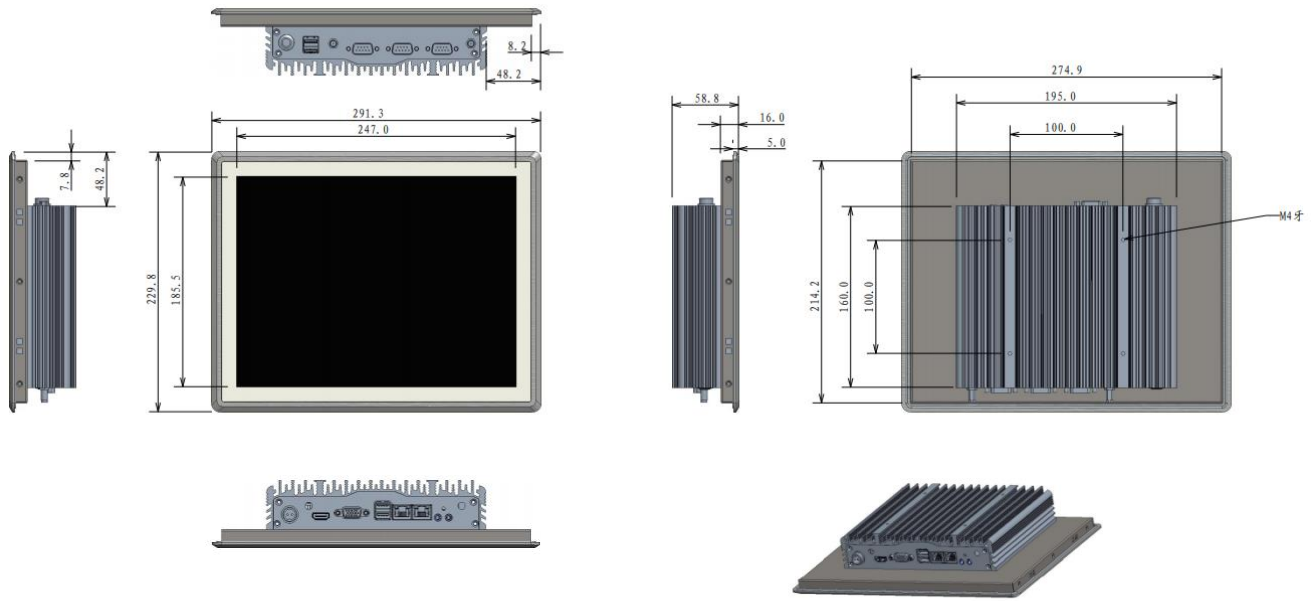

Dimensions

Unit: mm

Packing List	Ordering Information
1x KLD-1262B	KLD-1262B: Projected Capacitive Touch Version
1x Driver CD	Operating Systems
1x Power Adapter	WIN7 32bit 64bit EN/CN
Optional accessories	WIN8 32bit 64bit EN/CN
VESA Bracket	WIN10 32bit 64bit EN/CN
Power Cable 2-pin 200cm	Linux Ubuntu 12.04/16.04/18.04