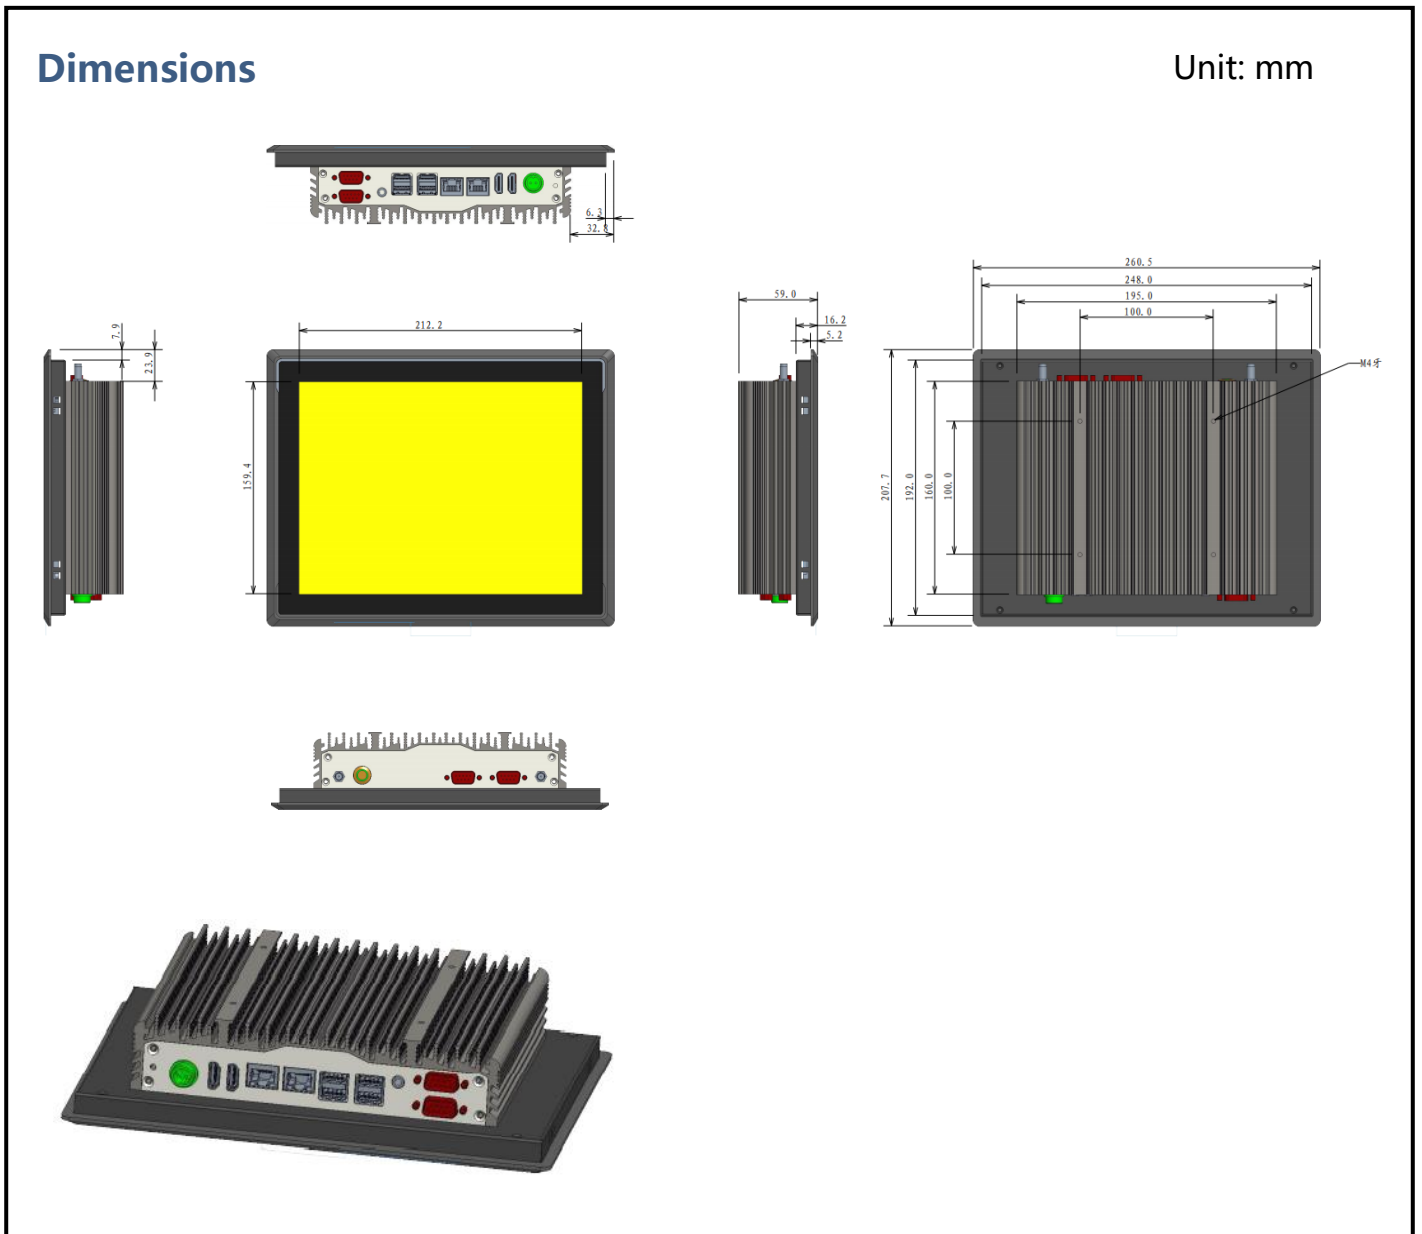

### Features

- Intel Celeron 7th Gen Core i3 i5 Processor
- 12inch LED Panel with capacitive touchscreen
- System memory up to 16GB DDR4
- 2xHDMI Dual Display
- Aluminum die-casting chassis, fanless design
- Front Panel IP65 Level
- Supports Win 7/ Win 8/ Win 10/ Linux OS

KLD-1082B is an intelligent, fanless panel PC, 10" Panel PC equipped with an Intel® 7th Gen Core i3 i5 processor. Meeting the demands of harsh environments, in addition, the dual GbE LAN, 4 x serial ports, 4 x USB ports, make device connection and integration easy.

<b>Environment</b>	Operating Temperature	-10°C ~ 60°C(14~ 140 °F)(extend temperature optional)
	Storage Temperature	-20°C ~ 70°C(-4 ~ 158 °F)
	Front Panel Protection	IP65 compliant
<b>Mechanical</b>	Dimensions	260.5x207.7x59mm cutout dimensions 248x192mm
	Weight	2.58KG N.W.
	Color	Black
	Material	Aluminum
<b>Custom Service</b>	Custom Service	Custom BIOS, System Encryption, Custom LOGO