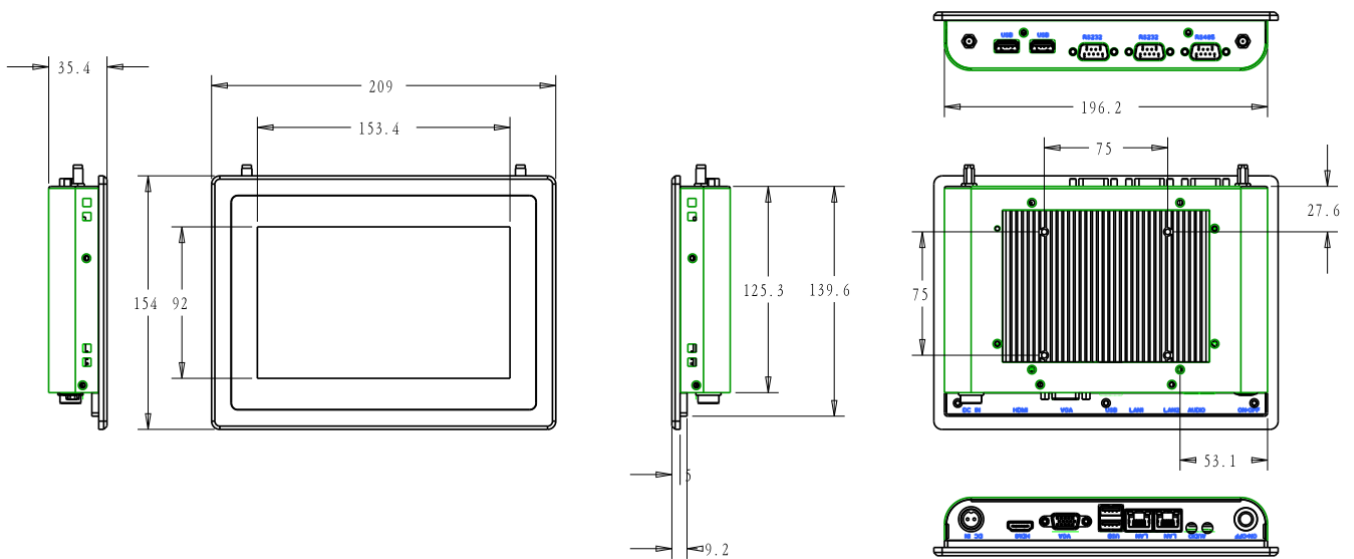

Environment	Operating Temperature	-10°C ~ 60°C (14~ 140 °F) (extend temperature optional)
	Storage Temperature	-20°C ~ 70°C (-4 ~ 158 °F)
	Front Panel Protection	IP65 compliant
Mechanical	Dimensions	(L*W*H): 209x154x35.4mm, cutout size (L*H) 196.2x139.6mm
	Weight	N.W. 1.35KG
	Color	Sliver
	Material	High Strength Aluminum Alloy
	Certification	CE / CCC
Custom Service	Custom Service	Custom BIOS, System Encryption, Custom LOGO

Dimensions

Unit: mm